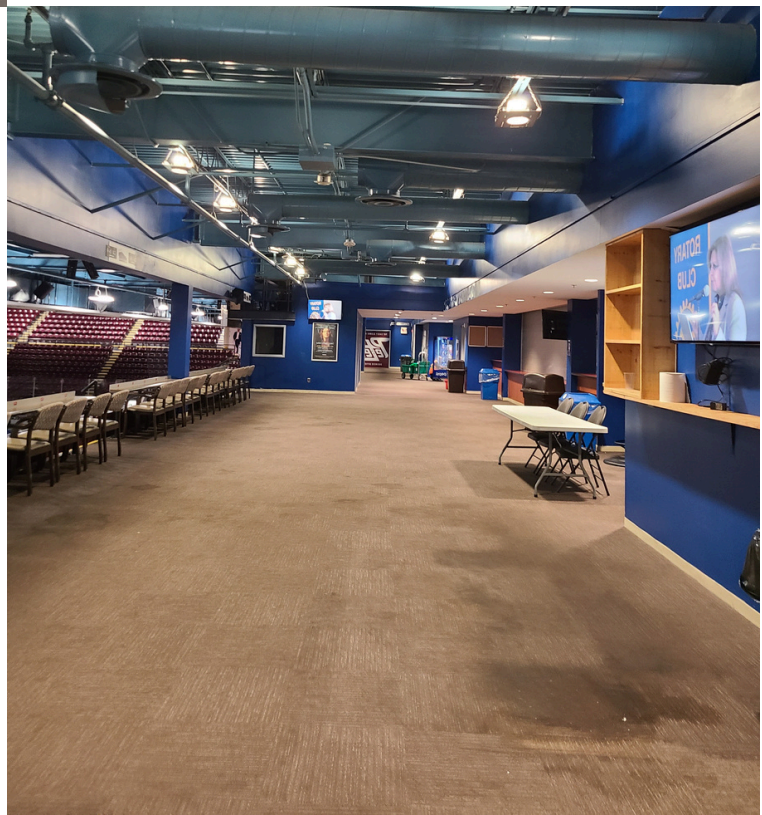

Turn right into the restroom.