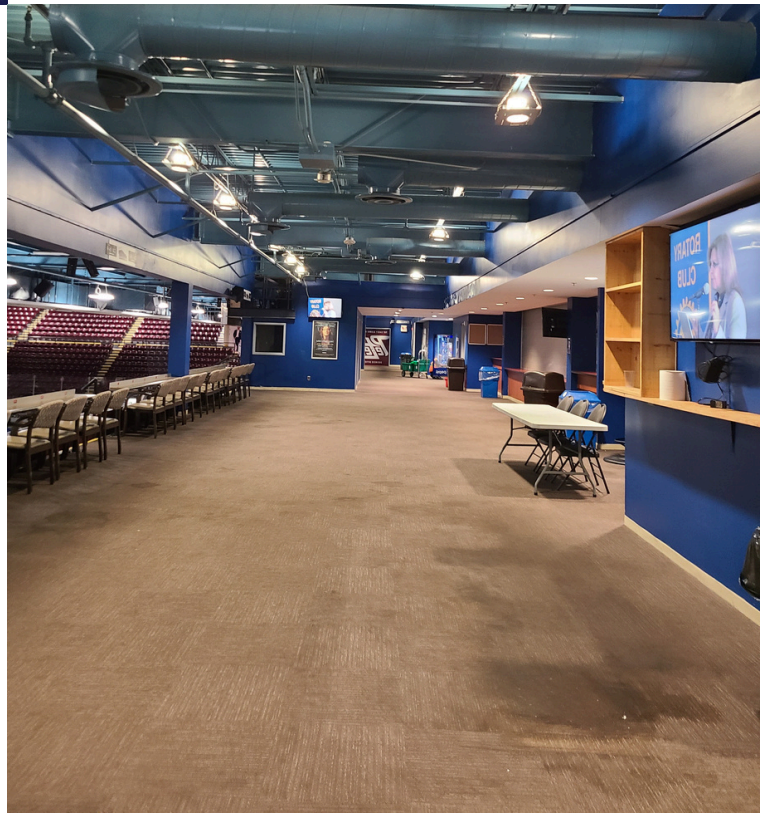

Enter arena, there are four steps up to reach seating area.

Proceed to the right to accessible seating area.

Continue right towards seating area, there are additional steps 4 along the way.

Foldable stationary seating is located along the base of the arena. There are also hard foldable chairs available.

# Concessions (Stairway)

At the main lobby, turn right towards the blue staircase.

Proceed upwards along the staircase.

Reach the top of the staircase and continue forward toward the concession stand.

The concessions stand is on your right.