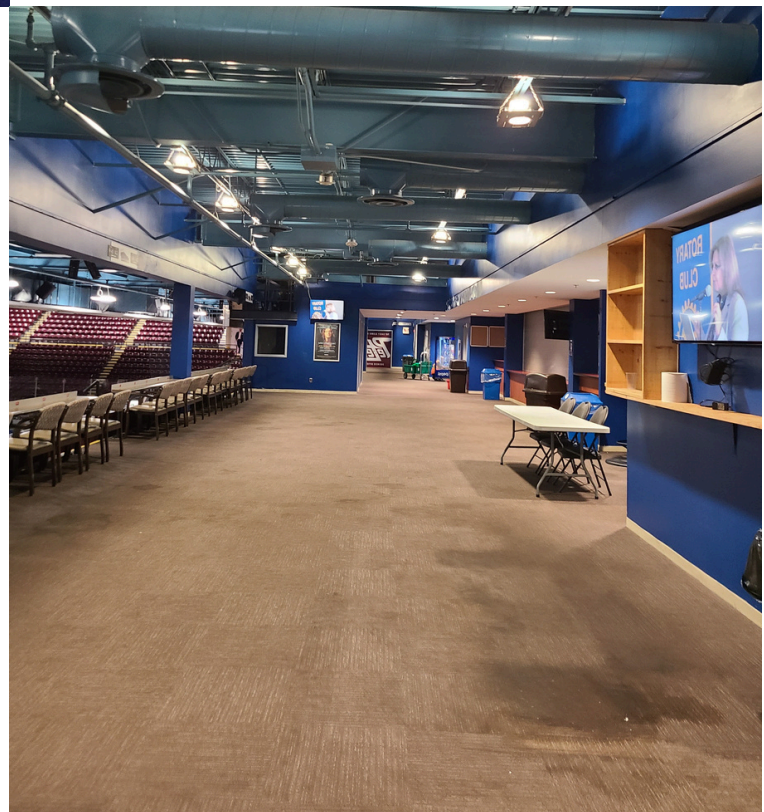

Turn right into the restroom.