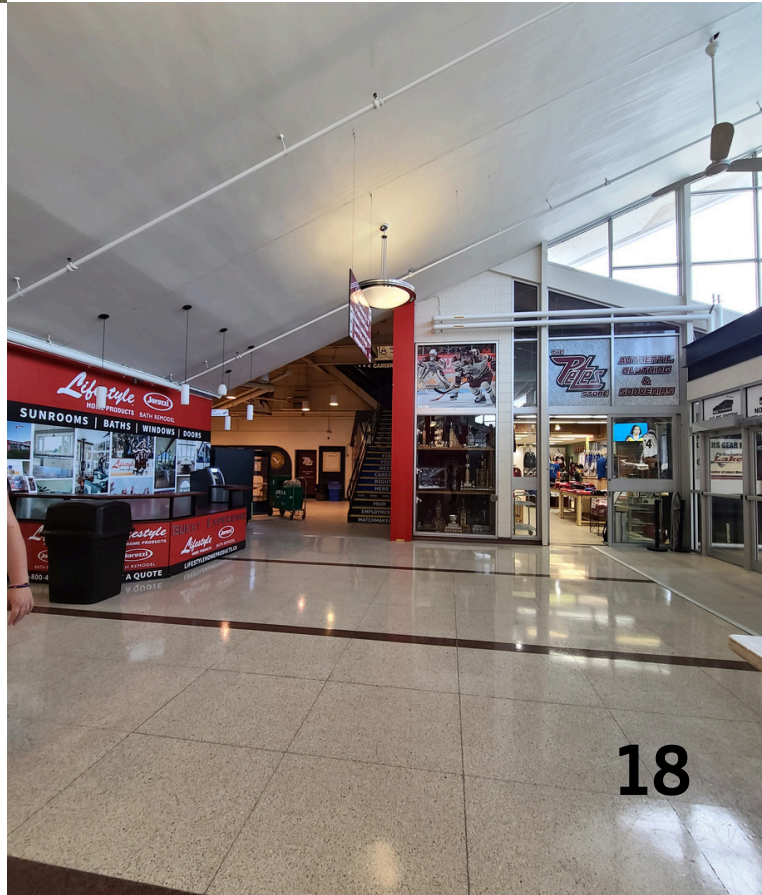

For the first floor accessible restroom, at the main lobby turn right.

Proceed to the left past the Petes Merchandise Store.