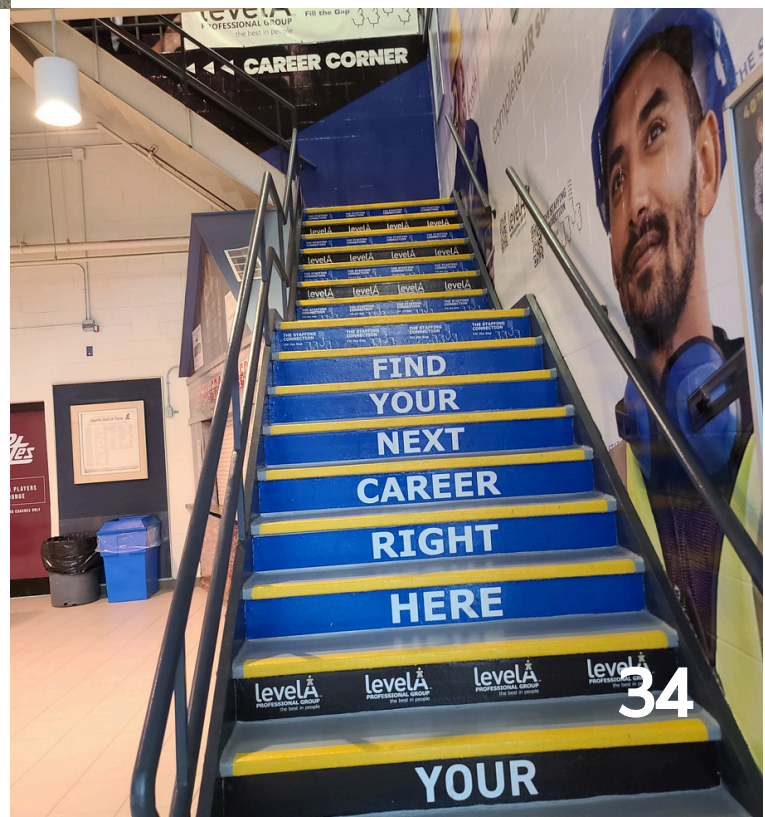

Turn right into the restroom.

This restroom has several stalls, an accessible stall, and a change table for infants.

# Concessions (Stairway)

At the main lobby, turn right towards the blue staircase.

Proceed upwards along the staircase.

Reach the top of the staircase and continue forward toward the concession stand.

The concessions stand is on your right.