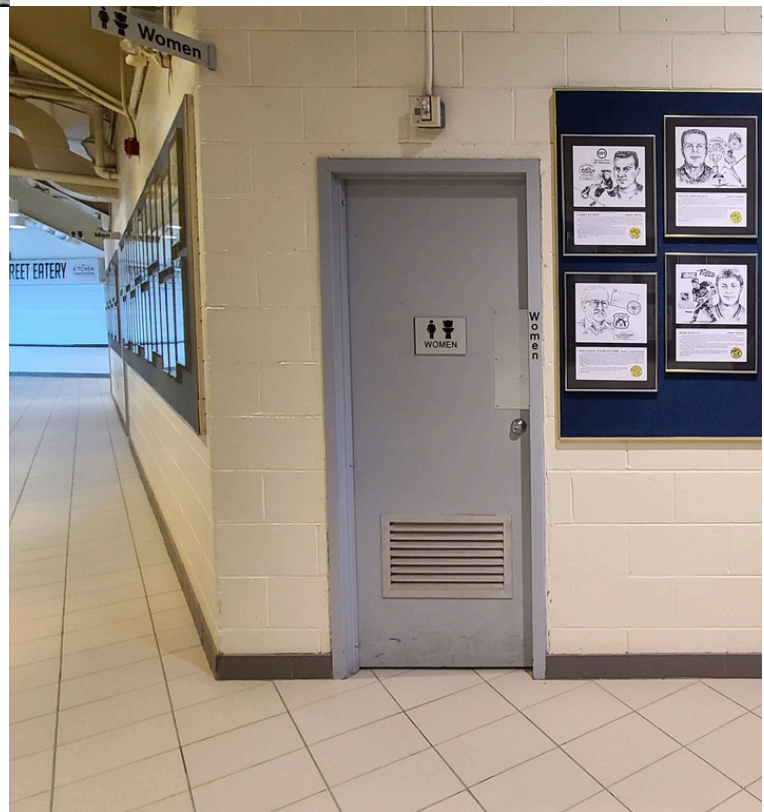

You have arrived at the accessible restroom.

# Gender Neutral Restroom with Urinal (First Floor)

For the first floor restroom, at the main lobby turn left.

Proceed down the lobby.

Turn right once you reach the staircase.

The restroom is on your right, push the door to enter.

You have arrived at the restroom.

Push door to enter.

Enter restroom.